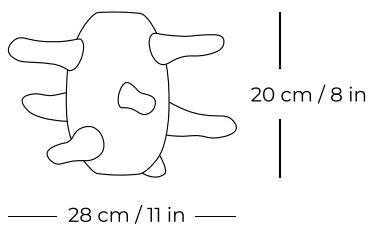

/ Model C1/3

Overall size:	Width: 28 cm / 11 in Height: 74 cm / 29 in
Glass element size	Width: 28 cm / 11 in Height: 20 cm / 8 in Depth: 28 cm / 11 in
Number of glass elements:	3
Materials:	Blowing glass, brass, stainless steel, aluminum
Light source:	LED neon 360° LUMOF diameter of neon: 18 or 25 mm / 1 in length of neon: 5 m / 16 ft Temperature 2700K/3000K/4000K Dimming, 14W, 24V, Transformer provided Brightness adjustment is an option (RF/push-dim/0-10V/Dali Wi-Fi/ Bluetooth)