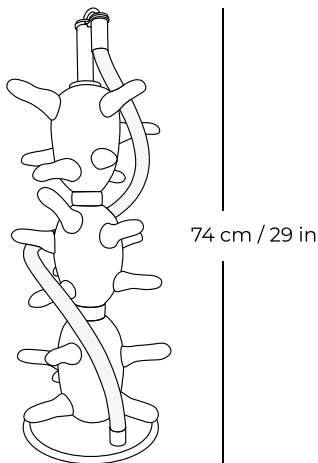

/ Model C1/3

Overall size:	Width: 28 cm / 11 in Height: 74 cm / 29 in
Glass element size	Width: 28 cm / 11 in Height: 20 cm / 8 in Depth: 28 cm / 11 in
Number of glass elements:	3
Materials:	Blowing glass, brass, stainless steel, aluminum
Light source:	LED neon 360° LUMOF diameter of neon: 18 or 25 mm / 1 in length of neon: 5 m / 16 ft Temperature 2700K/3000K/4000K Dimming, 14W, 24V, Transformer provided Brightness adjustment is an option (RF/push-dim/0-10V/Dali Wi-Fi/ Bluetooth)